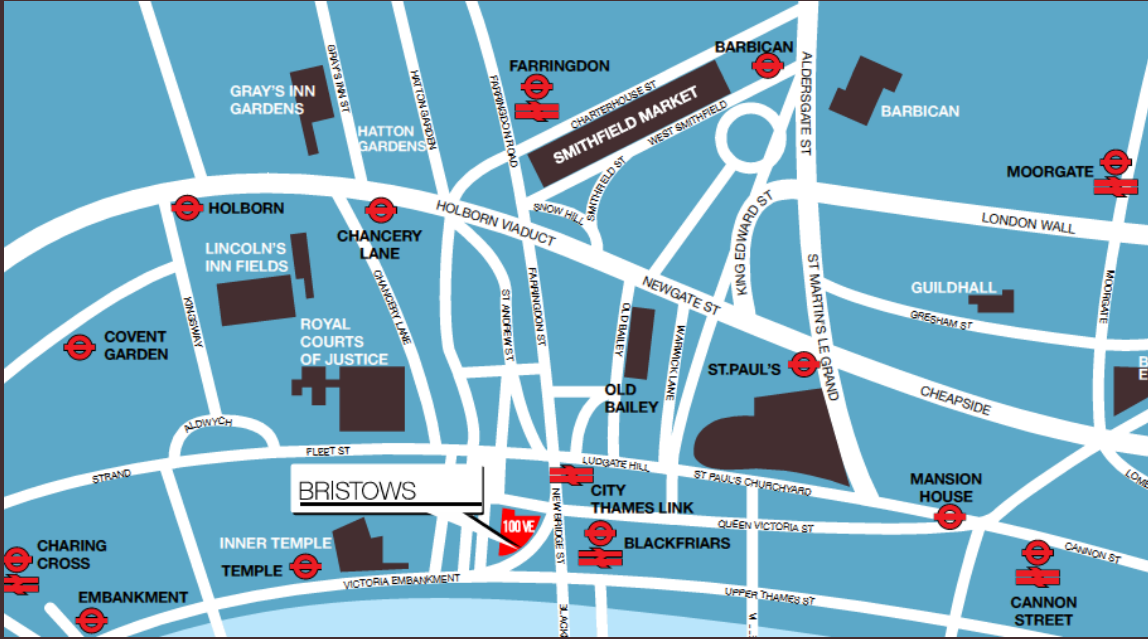

BRISTOWS

-  **Blackfriars**
District and circle lines
-  **St Paul's**
Central line
-  **Temple**
District and circle lines
-  **Mansion House**
District and circle lines
-  **Blackfriars**
First Capital Connect and Southeastern trains
-  **City Thameslink**
First Capital Connect and Southeastern trains
-  **Buses**
Routes 45, 63, 100 stop on New Bridge Street
Routes 4, 11, 15, 23, 26, 76 and 341 stop on Fleet Street